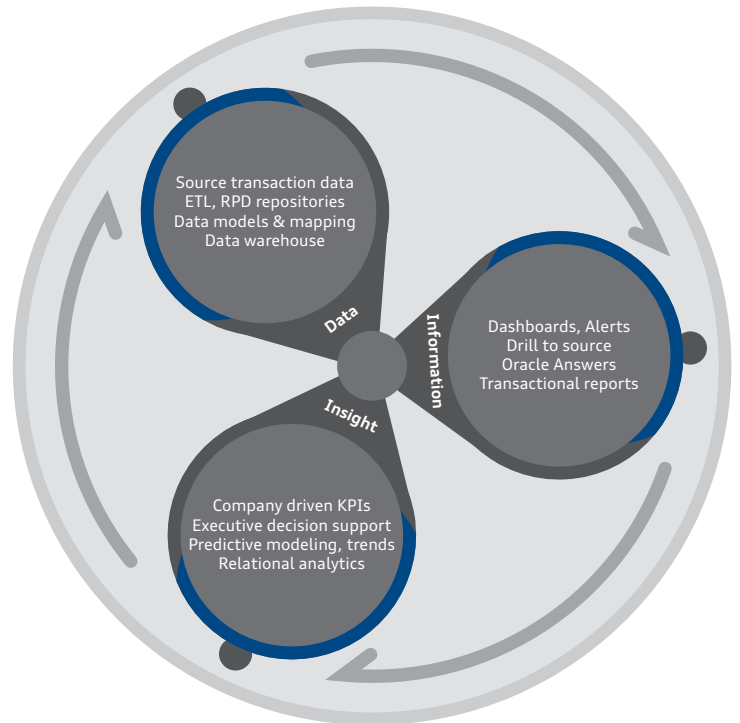

“It is essential to have an implementation partner like Apps Associates who understands the OBI-EE technology platform and tradeoffs between pre-built Analytics and custom BI implementation... Apps Associates capabilities proved essential to our BI project. We look forward to working with them through continued roll-outs.”

Senior Director,
Enterprise Applications IT
One of world’s largest
hospitality companies

Insight Enables Performance.
“The best vision is insight.”
Malcolm Forbes

Business Intelligence remains one of the highest strategic IT priorities for many organizations according to Gartner Research. Companies are under increased pressure to optimize financial and employee performance. The enterprise is drowning in data but lacks timely and relevant information to enhance decision making and forecasting that is required to drive better performance.

**BI Strategy | Design |
Implementation | Support**

Oracle BI Consulting Services from Apps Associates will facilitate your move from data to insight. Based on a global delivery model and deep Oracle Business Intelligence experience, our team will define your BI strategy and implement a cost effective and optimized solution that will enable your business users to examine, discover and analyze information in powerful new ways.

**Apps Associates
Business
Intelligence
Practice Proven
Methods for
Delivering
Insight to
Your Business**