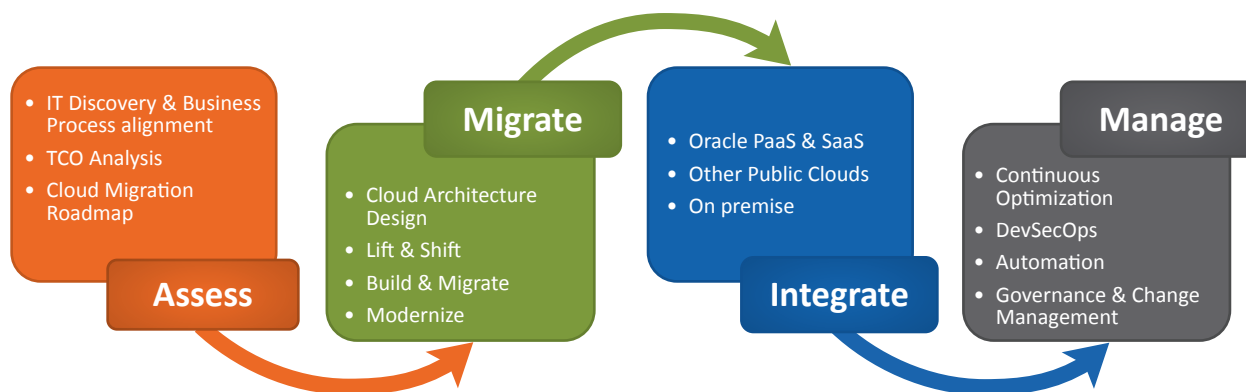

Complete Lifecycle Partner for Oracle Cloud

ABOUT APPS ASSOCIATES

Apps Associates is a global IT services company that enables organizations to implement, adopt and manage Oracle Applications, Cloud Infrastructure, Salesforce, Analytics and Integration solutions. We partner with our customers to enable their journey to the cloud and deliver continuous business improvement with our managed services. We differentiate through our relentless attention to delivery excellence and customer care. Apps Associates is an Oracle Platinum Partner, a Premier Consulting Partner with Amazon Web Services and a Salesforce Silver Consulting Partner.

OUR STRATEGIC PARTNERS

North America (HQ)

Europe

Asia